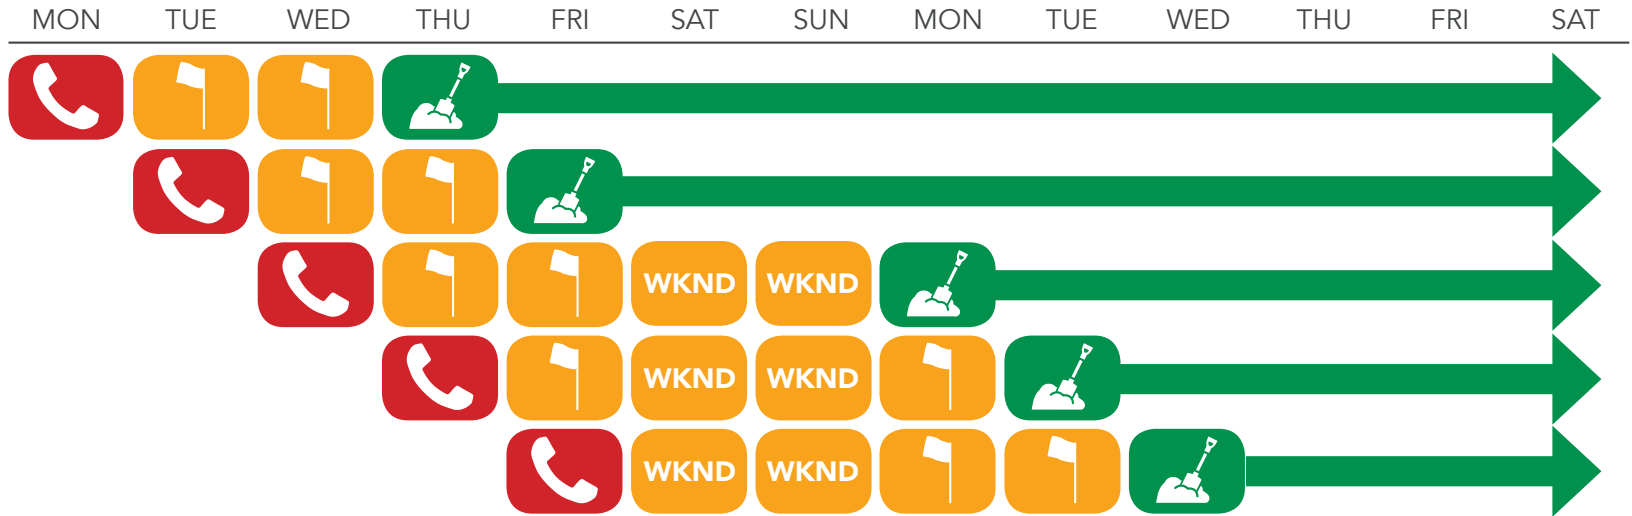

CALL TIMELINE EXAMPLES

Date of the call - does not count

Waiting period for locates, includes weekends and holidays

Date when digging may begin

HOLIDAYS

Louisiana 811 is open 7am to 6pm Monday through Friday (excluding holidays), for locate requests and is available 24/7 for emergency locate requests. **Please keep in mind that any official holiday will not count towards your standard two full business day notice when filing locate requests.**